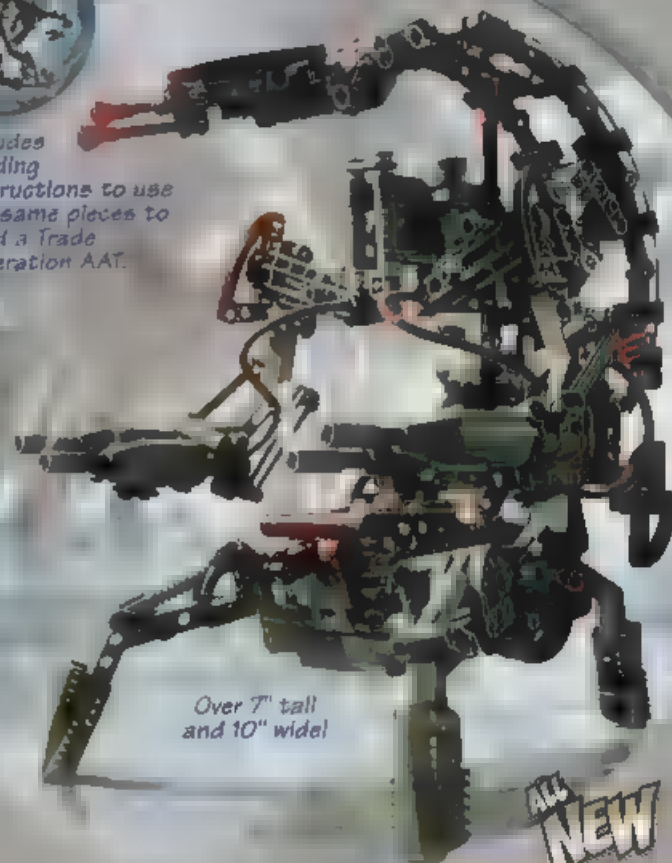

Over 7" tall and 10" wide!

ALL NEW

Ultimate Collectors Series
X-Wing and Tie Fighter
pages 46-47!